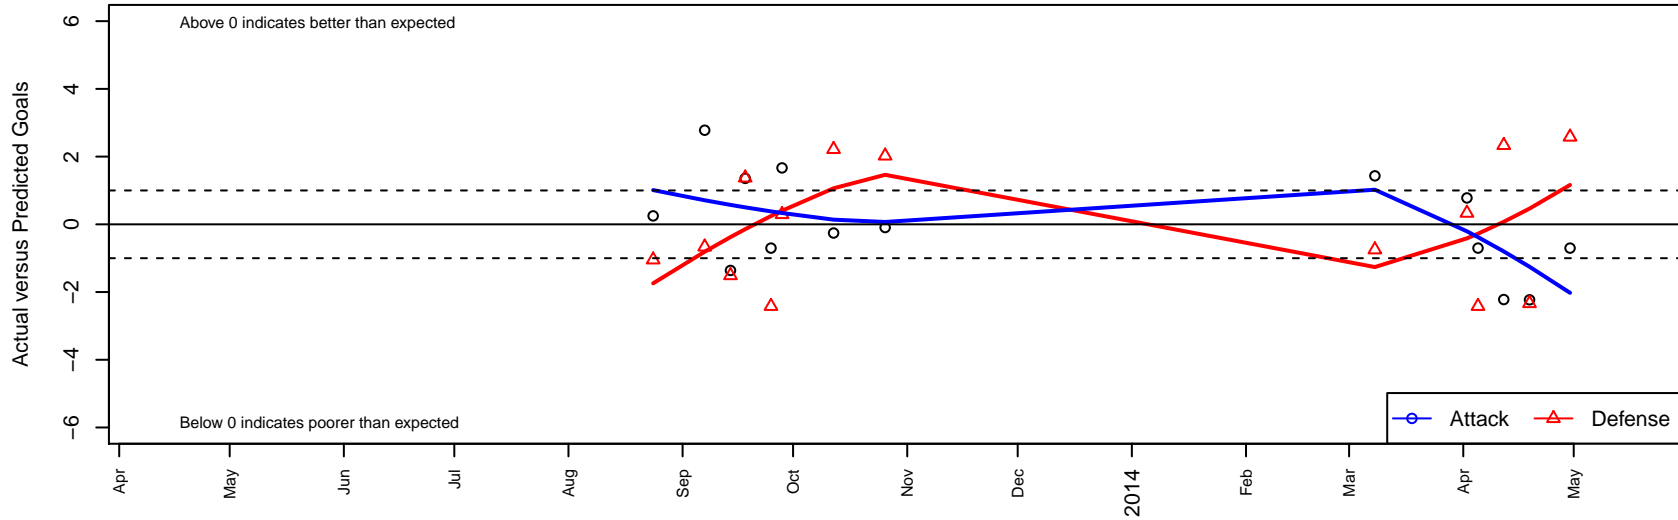

Idaho Rush Nero B00

Idaho Rush Soccer

Boise, ID

B00 total strength=674

attack=0.89 defense=0.47

fall league = Idaho D3 Division 1 U13, Spr Idah

alt names used:

IDAHO RUSH NERO

Venues played:

Idaho D3 Division 1 U13

Spr Idaho D3 U13 Boys Division 2 U13

Idaho Rush Nero B00
 Dots are actual minus expected GF (blue circles) and GA (red triangles).
 Blue line is smoothed change in attack strength. Red is smoothed change in defense strength.